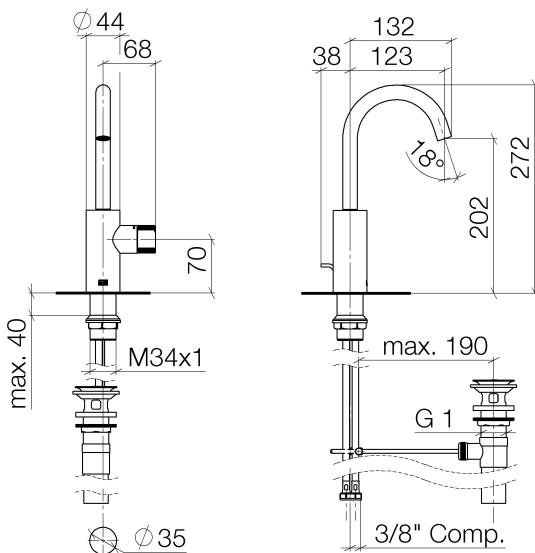

## Sink - Meta

META PURE Single-lever lavatory mixer with drain - polished chrome

Article number: 33 510 665-00 0010

- 4-7/8" Projection
- Progressive temperature cartridge
- US drain with overflow
- Swiveling spout 360°
- Round aerated stream
- Total height 10-3/4"
- Height to aerator/spout outlet 8"
- 1-3/8" hole diameter
- 2 x pressure hose with 3/8" compression fitting
- Water flow rate limited to max. 1.2 gpm
- lead-free
- Suitable only for basins with overflow.

## Dimensional drawing

## Sink - Meta

META PURE Single-lever lavatory mixer with drain - polished chrome

Article number: 33 510 665-00 0010

All dimensions in mm / inch = mm x 0,0394

## Sink - Meta

META PURE Single-lever lavatory mixer with drain - polished chrome

Article number: 33 510 665-00 0010